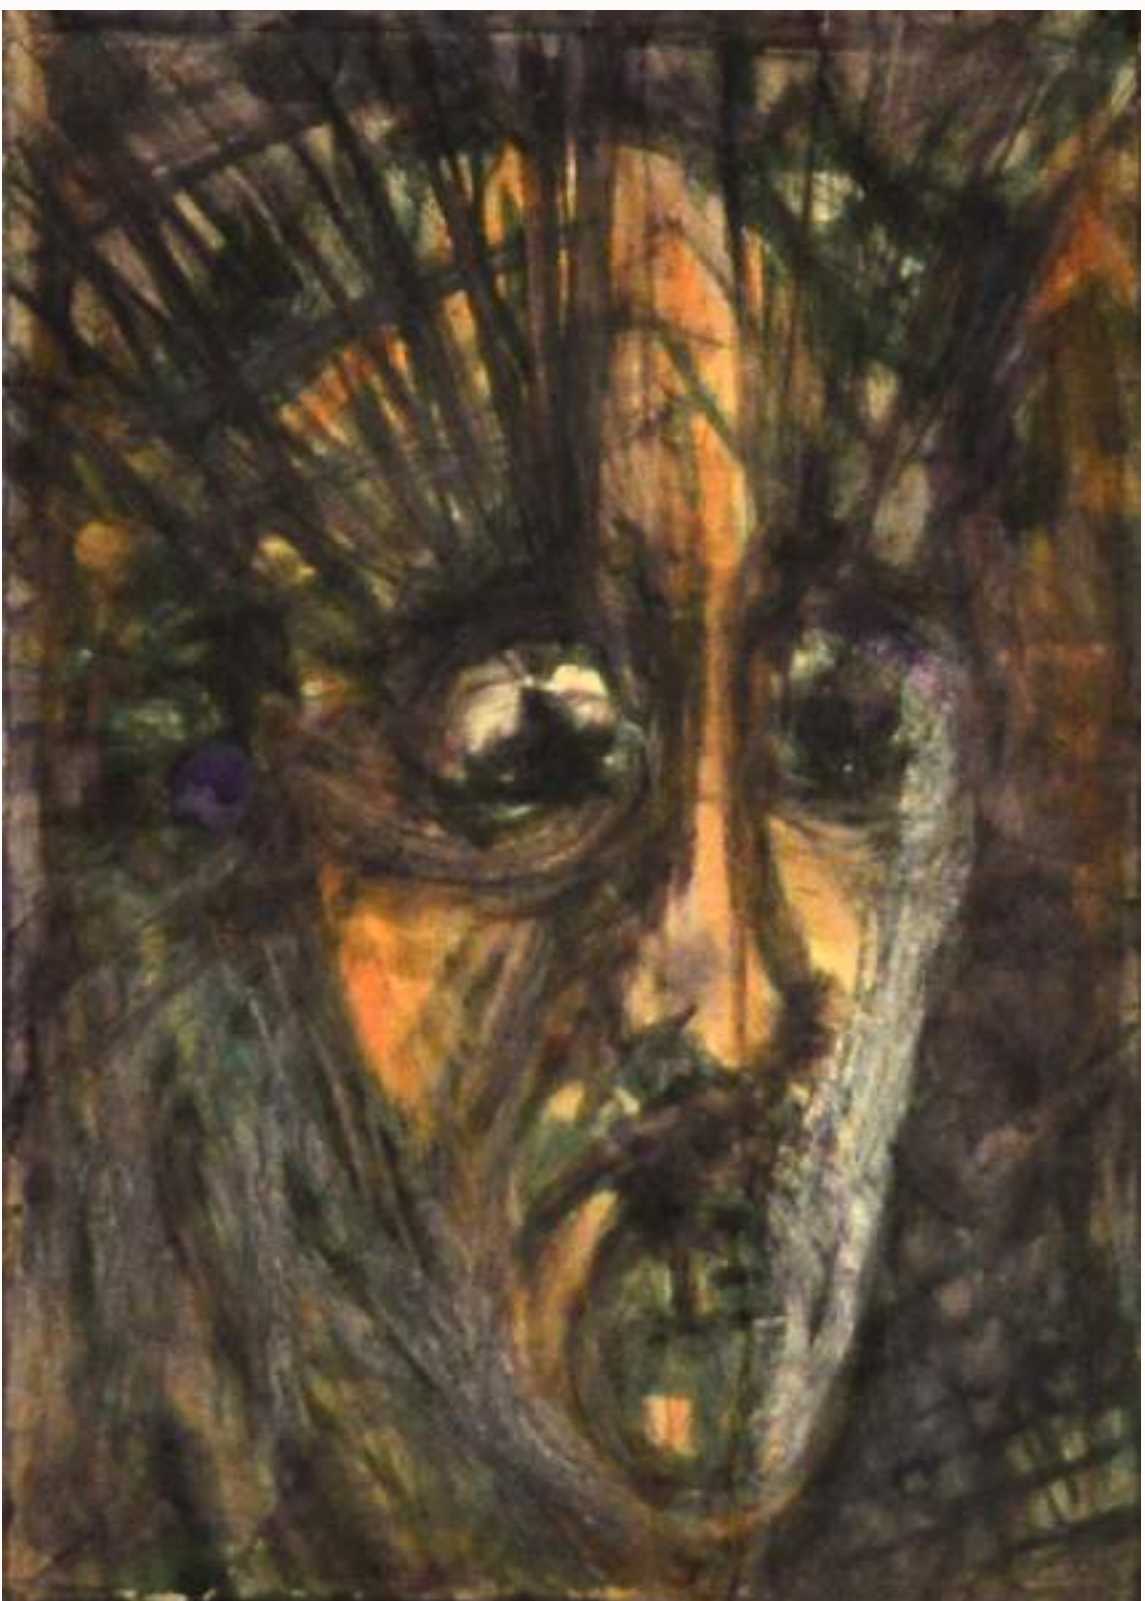

NOVEMBER 2022 - LISBON

TONI SOYSA UNIVERSO

Toni Sousa is a Guinea born painter working from Portugal.

Forgoing formal art training Toni's Outsider Art stems from an innate, lifelong passion to painting which bursts through his expressive, Fauvistic style. Deploying an array of classic mediums such as graphite, pastels, aquarelles and oils.

Toni refers to Found Objects in his choice of surfaces, typically recovering articles from the streets and reacting to them in a natural, spontaneous and limpid language that portrays a delicately personal and intimate understanding.

Toni's themes span the breadth of his voyages, portraying the spirit of his roots, and deliberating insights collected throughout Europe for more than decade, however whichever subject Toni tackles in his work it is always through the persistent vision of a true dreamer.