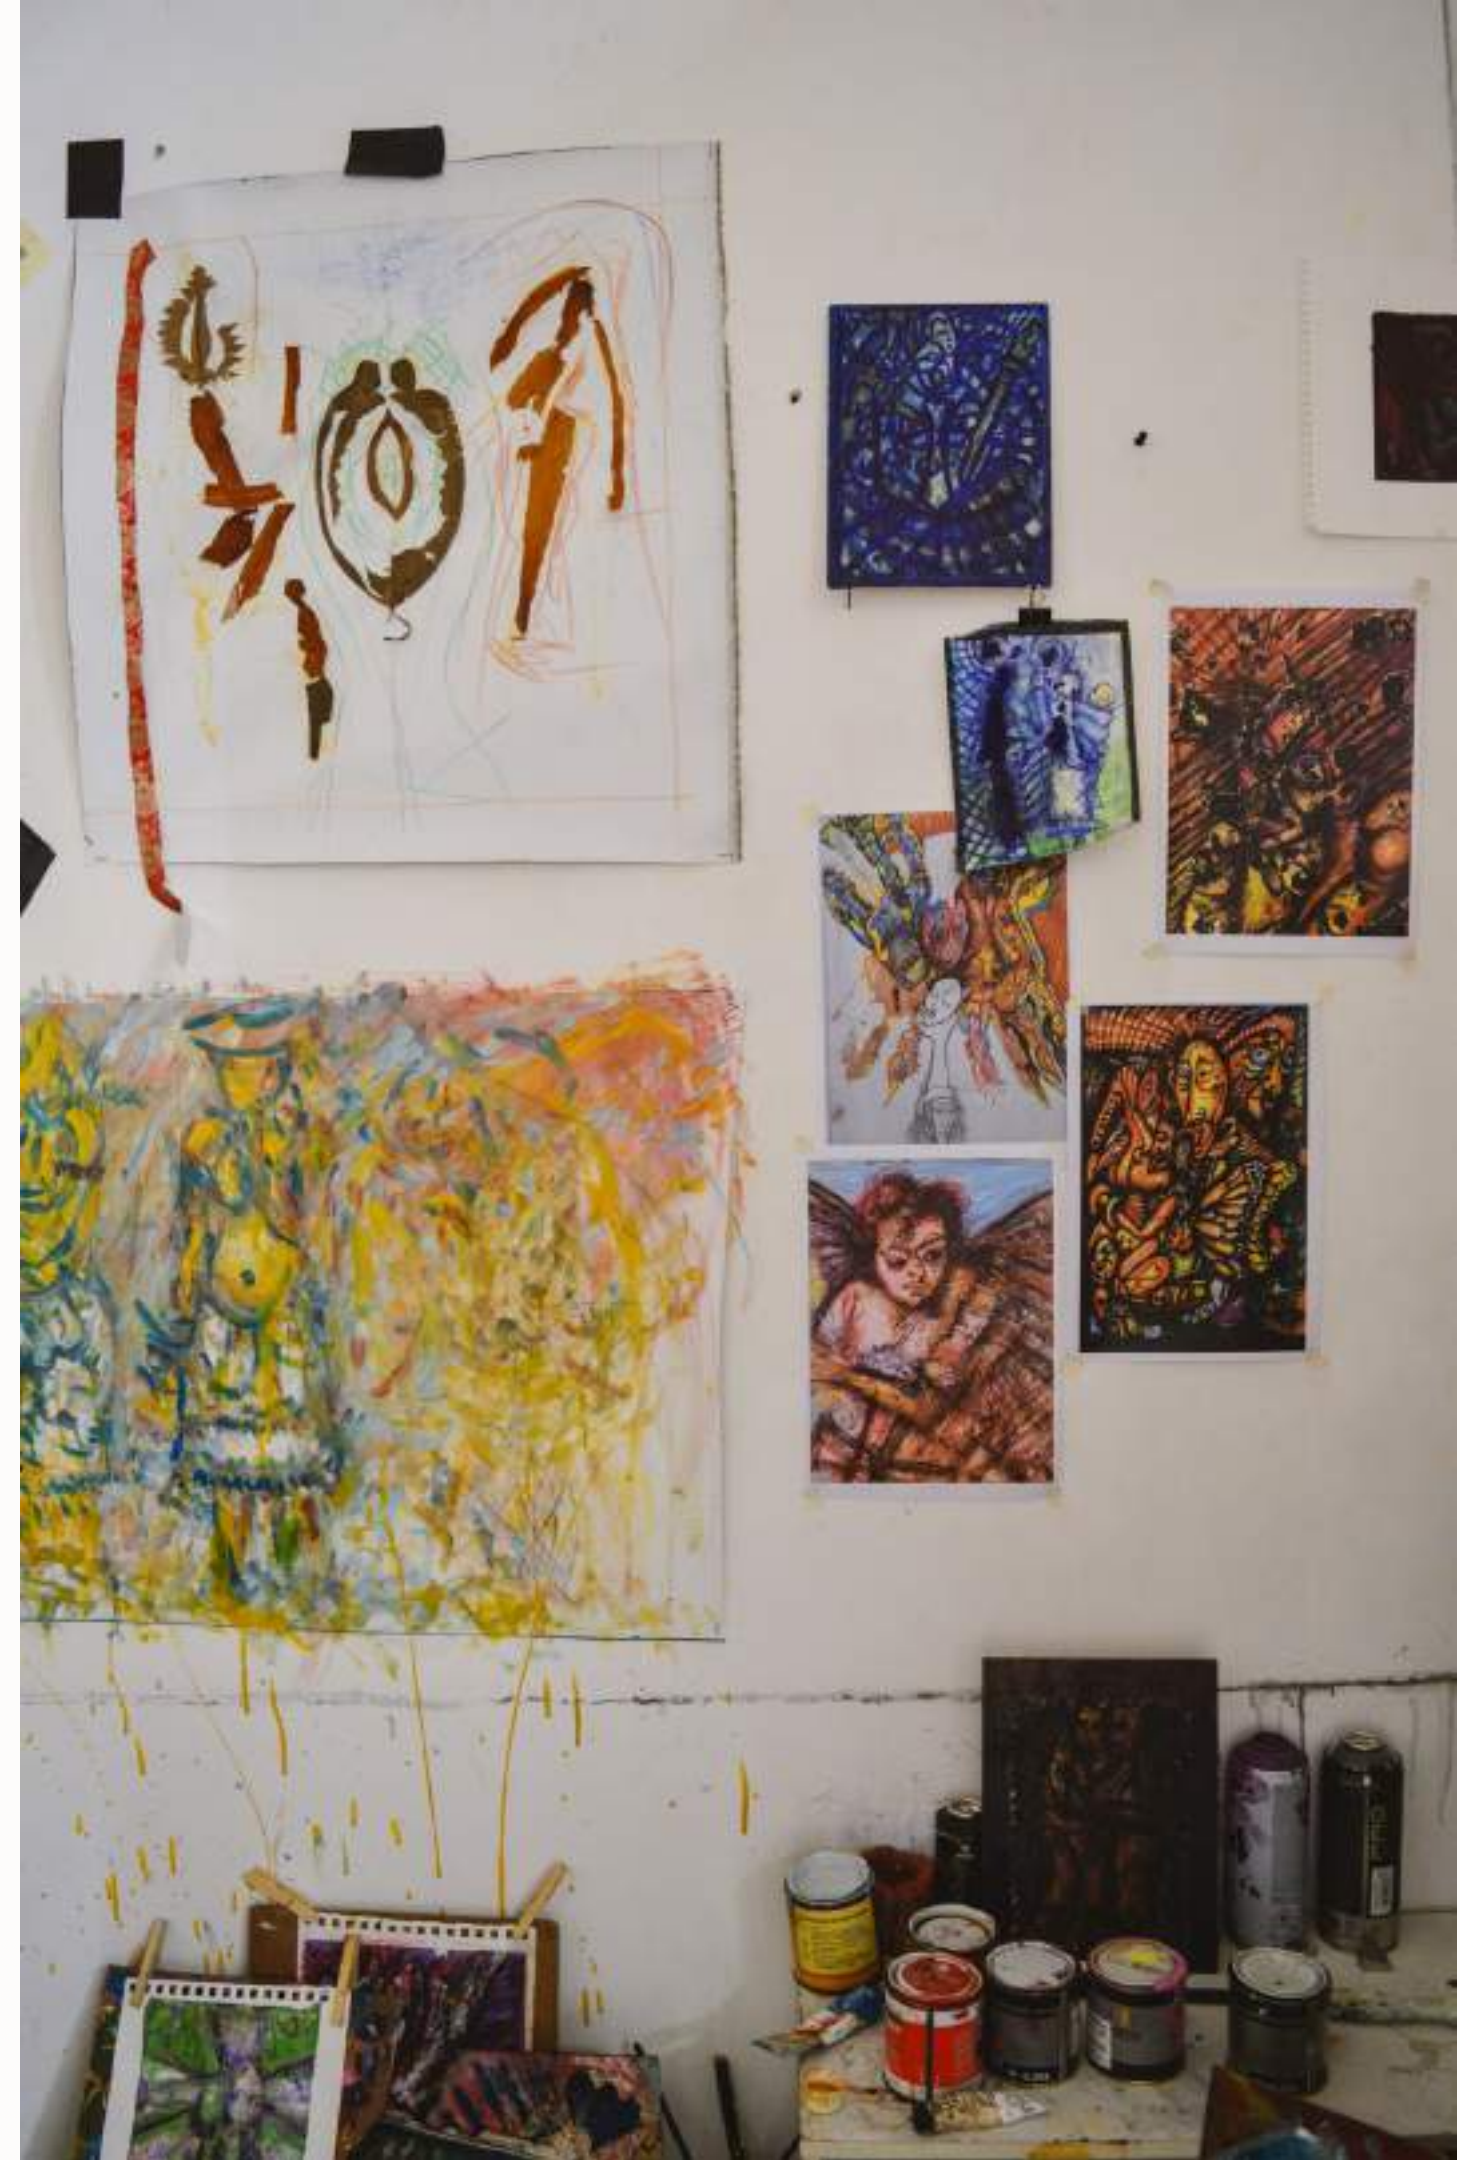

NOVEMBER 2022 - LISBON

TONI SOYSA UNIVERSO

Toni Sousa is a Guinea born painter working from Portugal.

Forgoing formal art training Toni's Outsider Art stems from an innate, lifelong passion to painting which bursts through his expressive, Fauvistic style. Deploying an array of classic mediums such as graphite, pastels, aquarelles and oils.

Toni refers to Found Objects in his choice of surfaces, typically recovering articles from the streets and reacting to them in a natural, spontaneous and limpid language that portrays a delicately personal and intimate understanding.

Toni's themes span the breadth of his voyages, portraying the spirit of his roots, and deliberating insights collected throughout Europe for more than decade, however whichever subject Toni tackles in his work it is always through the persistent vision of a true dreamer.